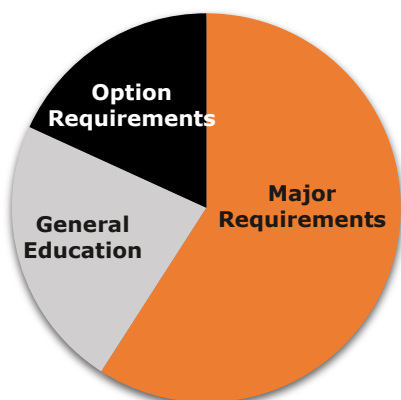

TRANSFER GUIDE FOR OREGON STATE UNIVERSITY

Major Offered At:

CORVALLIS

ECAMPUS

**Chemeketa
Community College**

Natural Resources Major with Conservation Law Enforcement Option

Natural Resources students are passionate about the world around them. They collaborate to preserve and protect the natural world for future generations.

Your Bachelor's Degree (BS) in Natural Resources

- A minimum of 180 credits are required for graduation; 60 must be upper division (300 and 400-level courses).
- A maximum of 135 credits earned at a community college may be applied toward a bachelor's degree at OSU.
- Only courses with letter prefixes and numbers above 100 are accepted.
- [More info at forestry.oregonstate.edu/undergraduate-programs/natural-resources/conservation-law-enforcement](http://forestry.oregonstate.edu/undergraduate-programs/natural-resources/conservation-law-enforcement)